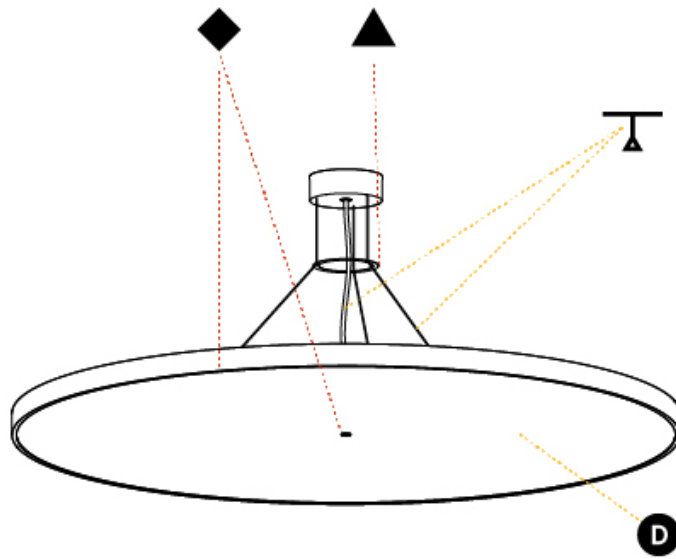

SIGN DIVA SUSPENSION

A300009-

PROJECT	_____
TYPE	_____
SPECIFIER	_____
QUANTITY	_____
DATE	_____

A