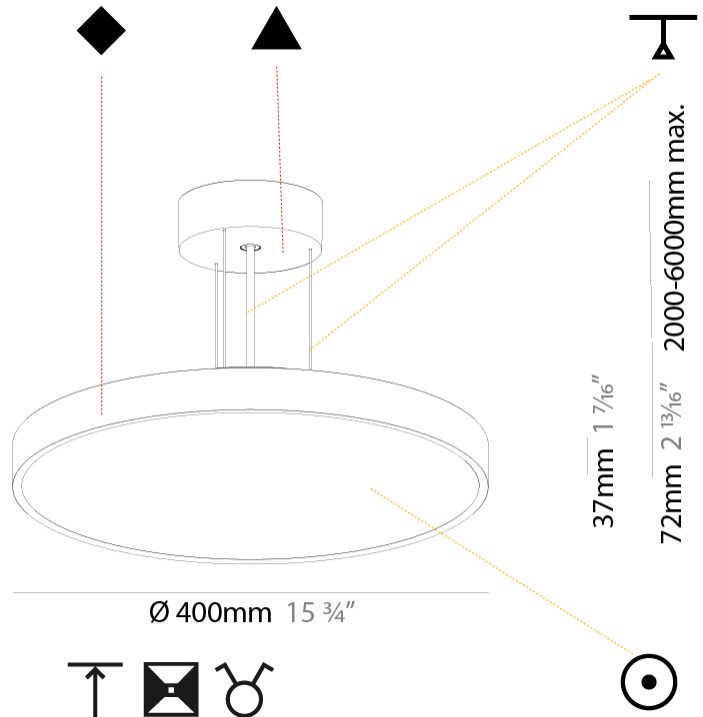

GENERAL

Series: Sign Diva
Subseries: Sign Diva
Brand: Prolicht
Division: Architectural
Mounting Type: Suspension
Mounting Location: Ceiling
Subcategory: Pendant

PHYSICAL

Shape: Round
Diameter (mm): 400
Diameter (in): 15 3/4
Height (mm): 72
Height (in): 2 13/16
Max. Overall Height (mm): 2072
Max. Overall Height (in): 81 9/16
Light Distribution: Direct / Indirect
Weight (kg): 3.398
Weight (lbs): 7.49

Diffuser: PMMA - Opal / Micro-Prism / Sparkling Secret / Vintage Industrial with Shine Ring
Fixture Finish: SSR / BKV / CWI / CRY / HAB / UFT / ITA / RUA / FTG / MYG / LOD / PUS / FRO / FUP / KIA / POP / BLS / SPG / MEY / GOH / GUM / CHC / COM / ABZ / JAG / OBR / MOS / ROR
Fixture Material: Extruded Aluminum / Steel
Cable Details: 2000mm or 6000mm Transparent Cable

ELECTRICAL

Lamp Type: LED (Zhaga Standard)
Input Wattage (W): 34.1
Total Output Wattage (W): 16 / 12
Dimming: Tri-Mode (Non-Dimming and Phase Dimming (120Vac only) and 0-10V Dimming)
Driver Included: Yes
Driver Location: Integrated
Driver Type: Constant Current - Universal
Driver Class: Class 2
Input Voltage (V): 120 - 277
Constant Current (MA): 500

LED

Color Temperature (°K): 2700 / 3000 / 3500 / 4000
Max. Delivered Lumen (lm): 2676 / 2651 / 2681 / 2736
CRI: >90 CRI
Lamp Life (hrs): 50000

OPTICAL

RATINGS AND CERTIFICATIONS

Certified By: Certified for North American Standards
IP rating: IP20

A